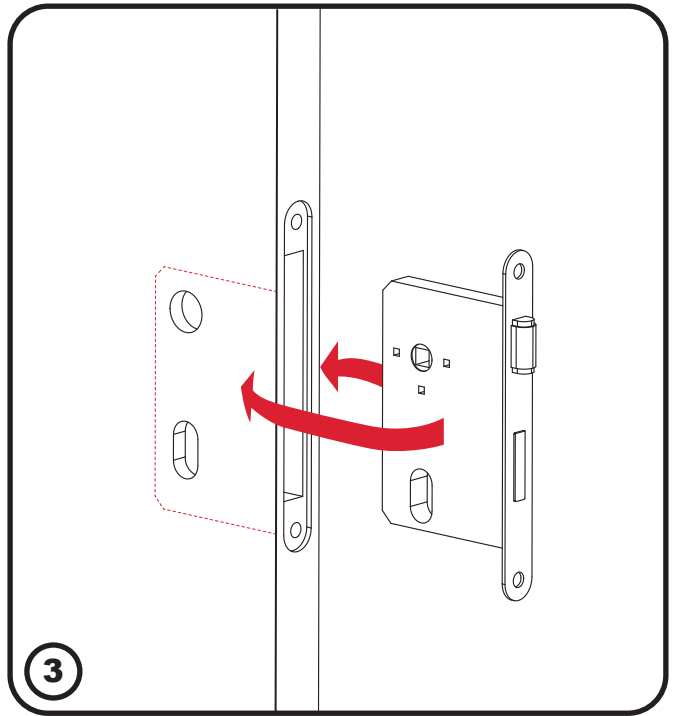

CWS Clean Touch/ Art. 310000
Art. 30002002
Art. 311000

CWS

Clean Touch

CWS Clean Touch / Art. 310000

CWS Clean Touch Installation Kit / Art. 30002002

CWS Door Closer Silver / Art. 311000

ON-1

1.