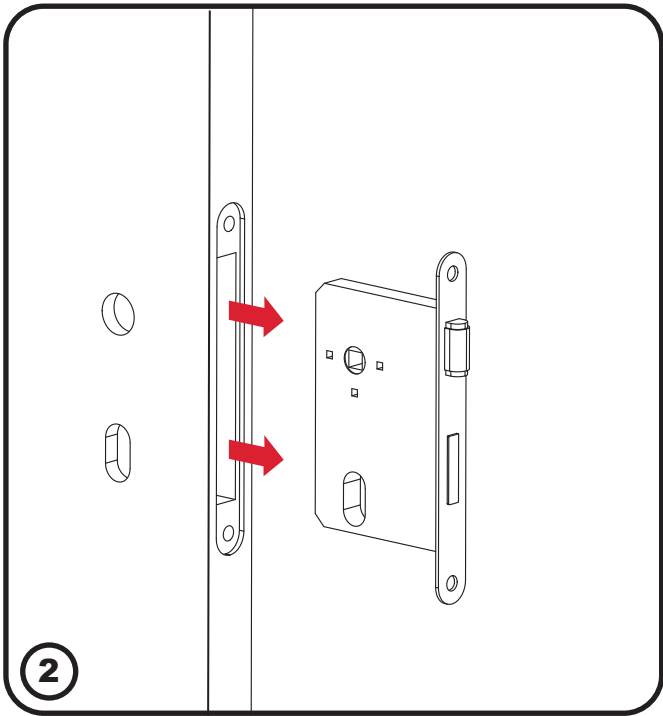

CWS Clean Touch/ Art. 310000
Art. 30002002
Art. 311000

CWS

Clean Touch

CWS Clean Touch / Art. 310000

CWS Clean Touch Installation Kit / Art. 30002002

CWS Door Closer Silver / Art. 311000

ON-1

1.