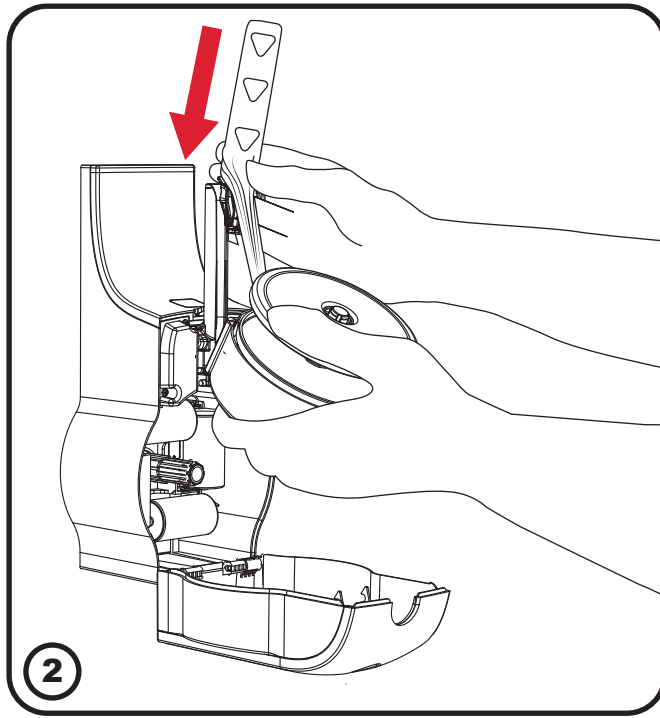

CWS Clean Touch/ Art. 310000
Art. 30002002
Art. 311000

CWS

Clean Touch

CWS Clean Touch / Art. 310000

CWS Clean Touch Installation Kit / Art. 30002002

CWS Door Closer Silver / Art. 311000

ON-1

1.