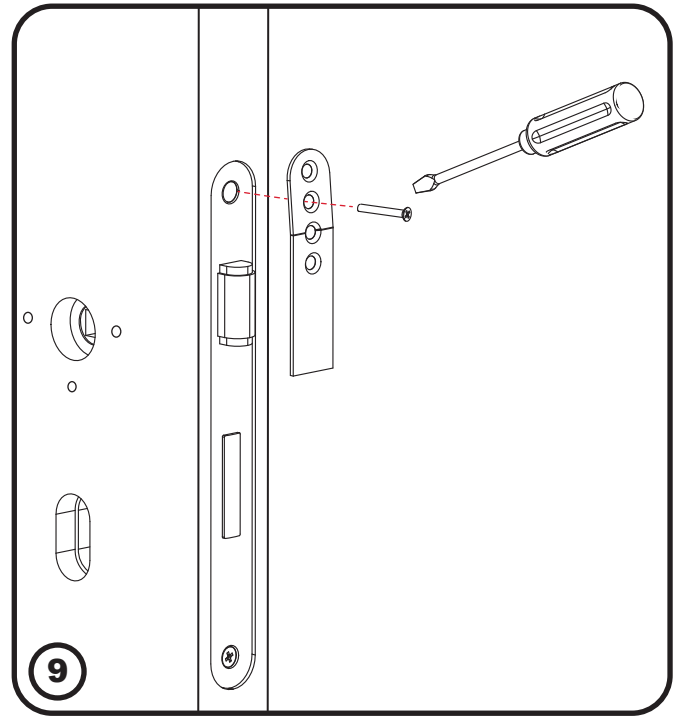

CWS Clean Touch/ Art. 310000
Art. 30002002
Art. 311000

CWS

Clean Touch

CWS Clean Touch / Art. 310000

CWS Clean Touch Installation Kit / Art. 30002002

CWS Door Closer Silver / Art. 311000

ON-1

1.