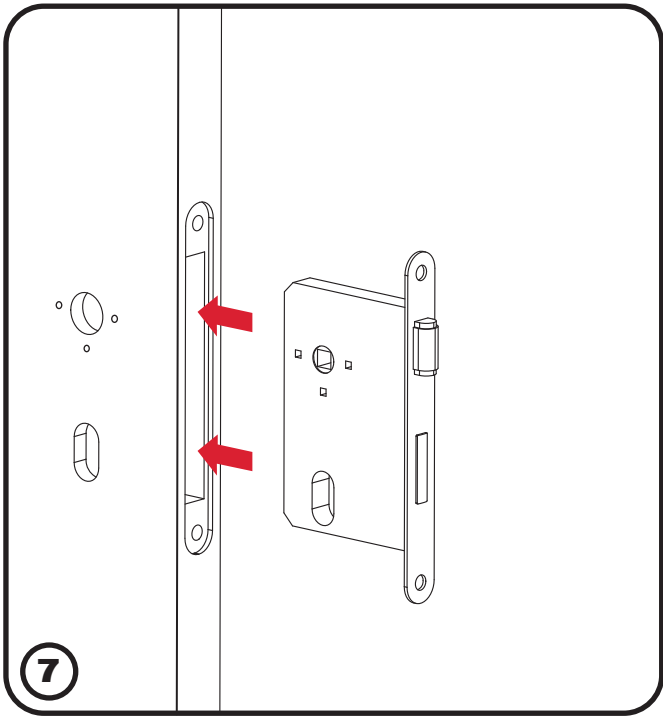

CWS Clean Touch/ Art. 310000
Art. 30002002
Art. 311000

CWS

Clean Touch

CWS Clean Touch / Art. 310000

CWS Clean Touch Installation Kit / Art. 30002002

CWS Door Closer Silver / Art. 311000

ON-1

1.