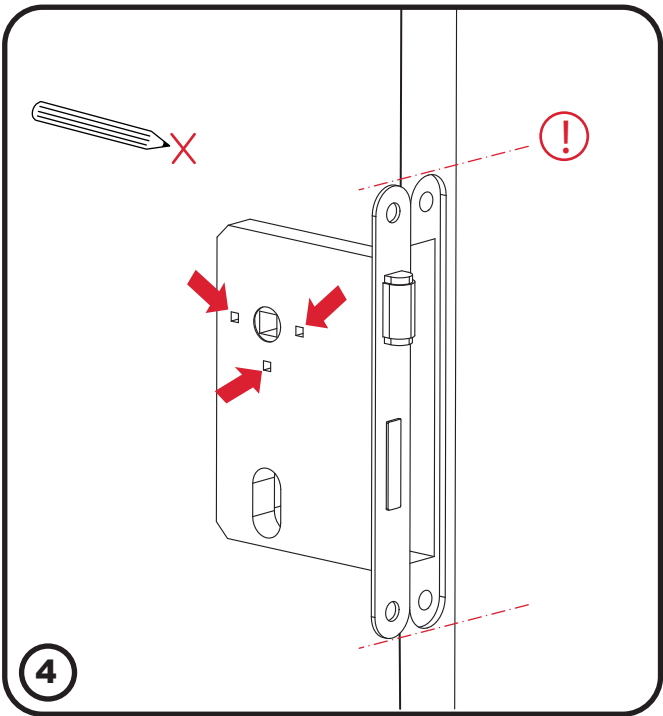

CWS Clean Touch/ Art. 310000
Art. 30002002
Art. 311000

CWS

Clean Touch

CWS Clean Touch / Art. 310000

CWS Clean Touch Installation Kit / Art. 30002002

CWS Door Closer Silver / Art. 311000

ON-1

1.