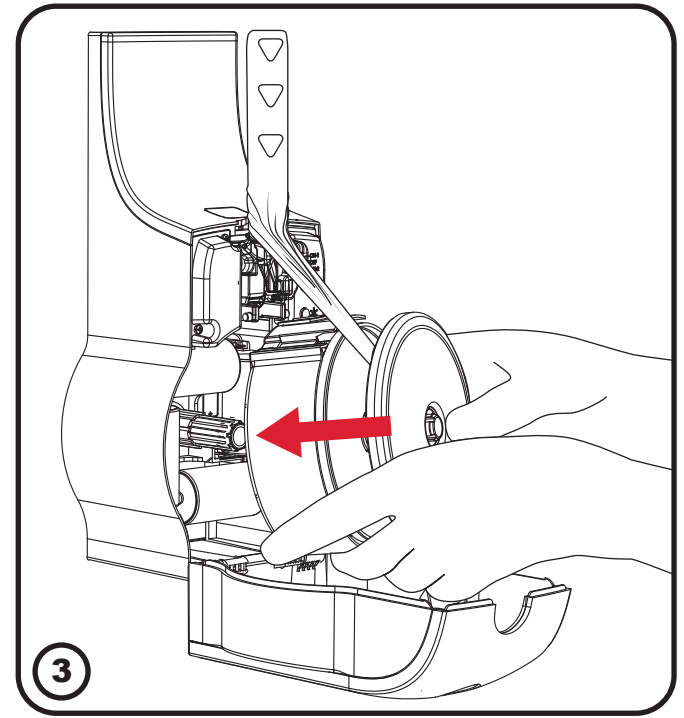

CWS Clean Touch/ Art. 310000
Art. 30002002
Art. 311000

CWS

Clean Touch

CWS Clean Touch / Art. 310000

CWS Clean Touch Installation Kit / Art. 30002002

CWS Door Closer Silver / Art. 311000

ON-1

1.