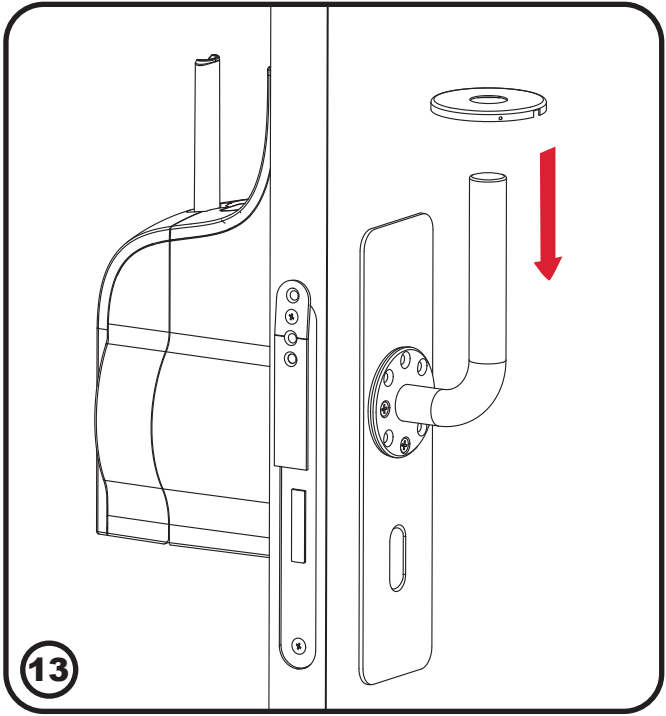

CWS Clean Touch/ Art. 310000
Art. 30002002
Art. 311000

CWS

Clean Touch

CWS Clean Touch / Art. 310000

CWS Clean Touch Installation Kit / Art. 30002002

CWS Door Closer Silver / Art. 311000

ON-1

1.