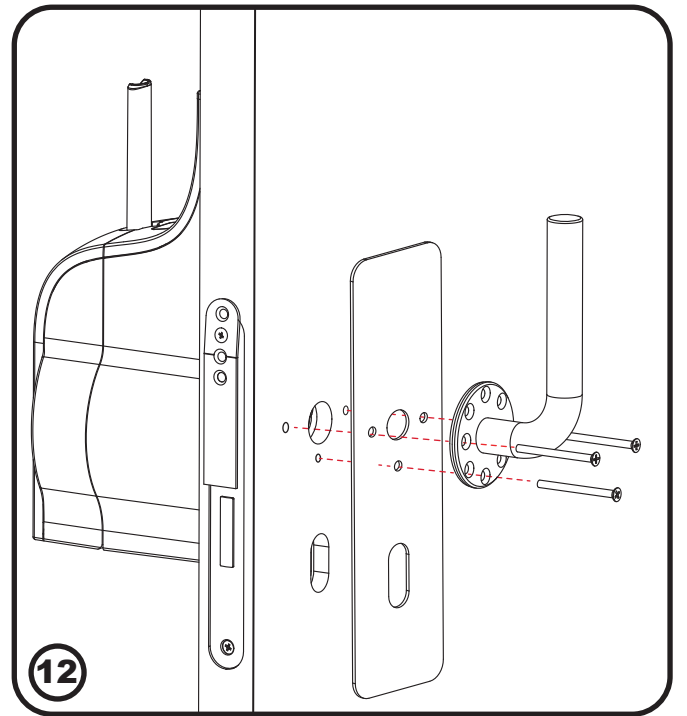

CWS Clean Touch/ Art. 310000
Art. 30002002
Art. 311000

CWS

Clean Touch

CWS Clean Touch / Art. 310000

CWS Clean Touch Installation Kit / Art. 30002002

CWS Door Closer Silver / Art. 311000

ON-1

1.