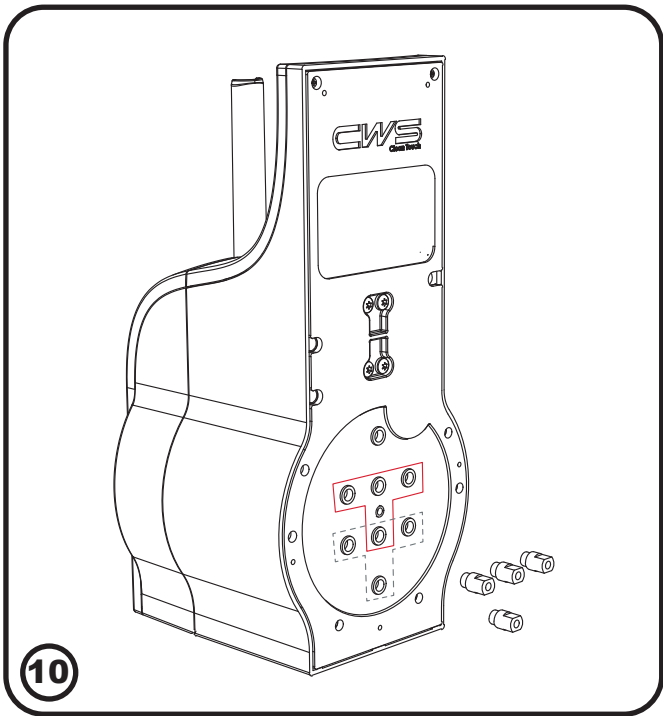

CWS Clean Touch/ Art. 310000
Art. 30002002
Art. 311000

CWS

Clean Touch

CWS Clean Touch / Art. 310000

CWS Clean Touch Installation Kit / Art. 30002002

CWS Door Closer Silver / Art. 311000

ON-1

1.