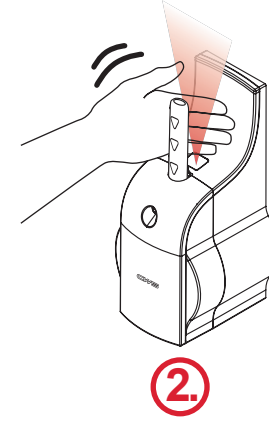

CWS Clean Touch/ Art. 310000
Art. 30002002
Art. 311000

CWS

Clean Touch

CWS Clean Touch / Art. 310000

CWS Clean Touch Installation Kit / Art. 30002002

CWS Door Closer Silver / Art. 311000

ON-1

1.