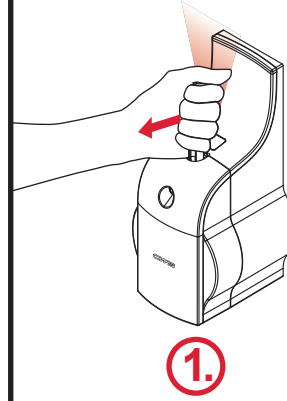

CWS Clean Touch/ Art. 310000
Art. 30002002
Art. 311000

CWS

Clean Touch

CWS Clean Touch / Art. 310000

CWS Clean Touch Installation Kit / Art. 30002002

CWS Door Closer Silver / Art. 311000

ON-1

1.