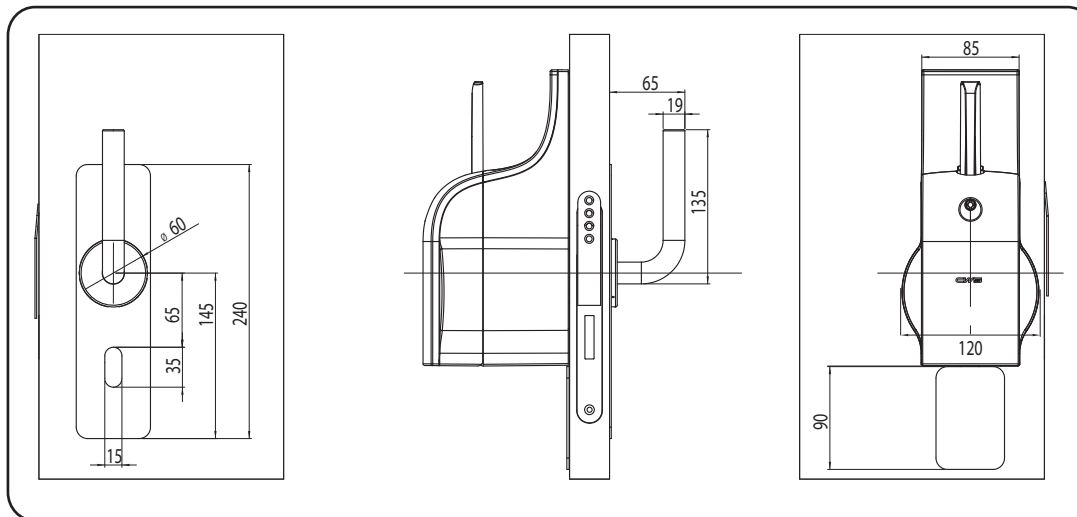

CWS Clean Touch/ Art. 310000
Art. 30002002
Art. 311000

CWS

Clean Touch

CWS Clean Touch / Art. 310000

CWS Clean Touch Installation Kit / Art. 30002002

CWS Door Closer Silver / Art. 311000

ON-1

1.