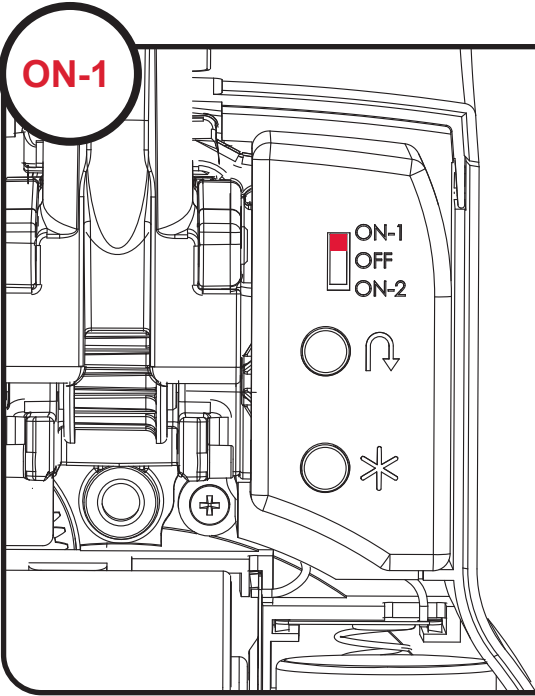

CWS Clean Touch/ Art. 310000
Art. 30002002
Art. 311000

CWS

Clean Touch

CWS Clean Touch / Art. 310000

CWS Clean Touch Installation Kit / Art. 30002002

CWS Door Closer Silver / Art. 311000

ON-1

1.