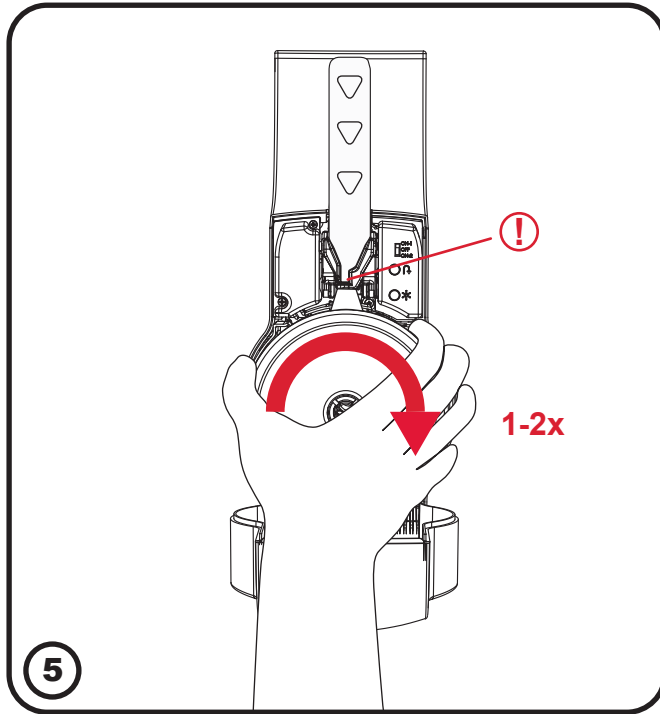

CWS Clean Touch/ Art. 310000
Art. 30002002
Art. 311000

CWS

Clean Touch

CWS Clean Touch / Art. 310000

CWS Clean Touch Installation Kit / Art. 30002002

CWS Door Closer Silver / Art. 311000

ON-1

1.