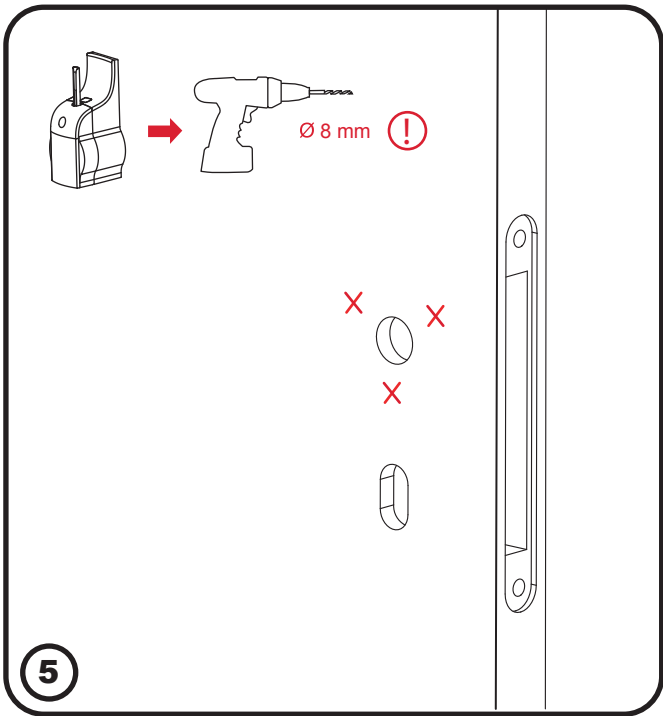

CWS Clean Touch/ Art. 310000
Art. 30002002
Art. 311000

CWS

Clean Touch

CWS Clean Touch / Art. 310000

CWS Clean Touch Installation Kit / Art. 30002002

CWS Door Closer Silver / Art. 311000

ON-1

1.