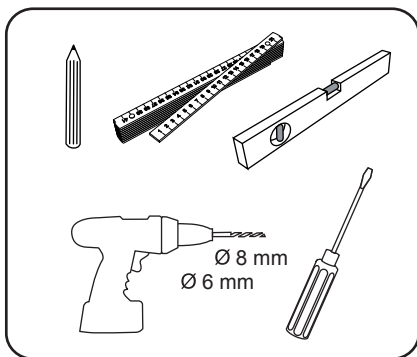

CWS Clean Touch/ Art. 310000
Art. 30002002
Art. 311000

CWS

Clean Touch

CWS Clean Touch / Art. 310000

CWS Clean Touch Installation Kit / Art. 30002002

CWS Door Closer Silver / Art. 311000

ON-1

1.