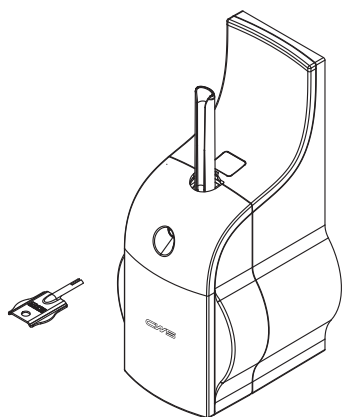

CWS Clean Touch/ Art. 310000
Art. 30002002
Art. 311000

CWS

Clean Touch

CWS Clean Touch / Art. 310000

CWS Clean Touch Installation Kit / Art. 30002002

CWS Door Closer Silver / Art. 311000

ON-1

1.