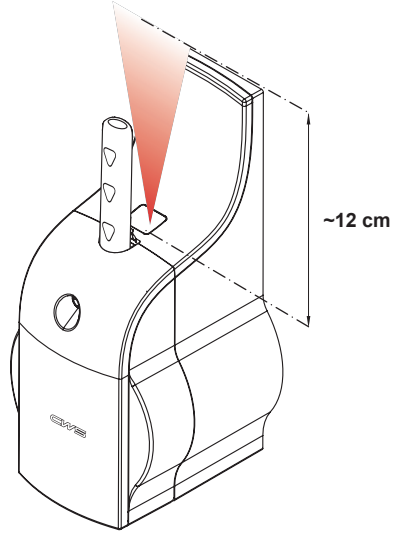

CWS Clean Touch/ Art. 310000
Art. 30002002
Art. 311000

CWS

Clean Touch

CWS Clean Touch / Art. 310000

CWS Clean Touch Installation Kit / Art. 30002002

CWS Door Closer Silver / Art. 311000

ON-1

1.