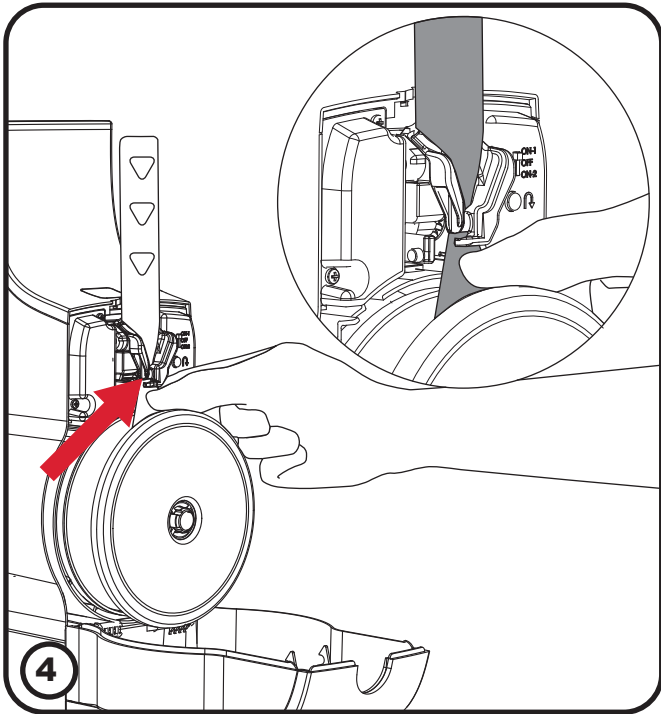

CWS Clean Touch/ Art. 310000
Art. 30002002
Art. 311000

CWS

Clean Touch

CWS Clean Touch / Art. 310000

CWS Clean Touch Installation Kit / Art. 30002002

CWS Door Closer Silver / Art. 311000

ON-1

1.