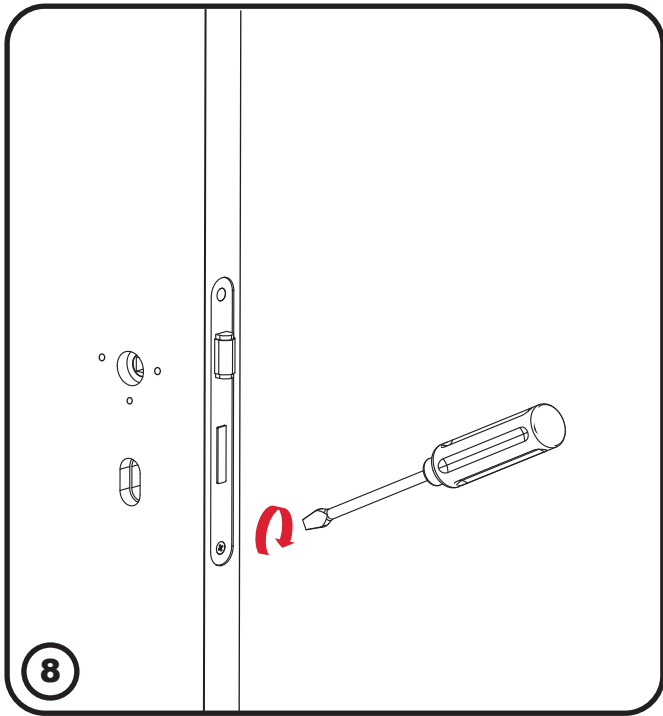

CWS Clean Touch/ Art. 310000
Art. 30002002
Art. 311000

CWS

Clean Touch

CWS Clean Touch / Art. 310000

CWS Clean Touch Installation Kit / Art. 30002002

CWS Door Closer Silver / Art. 311000

ON-1

1.