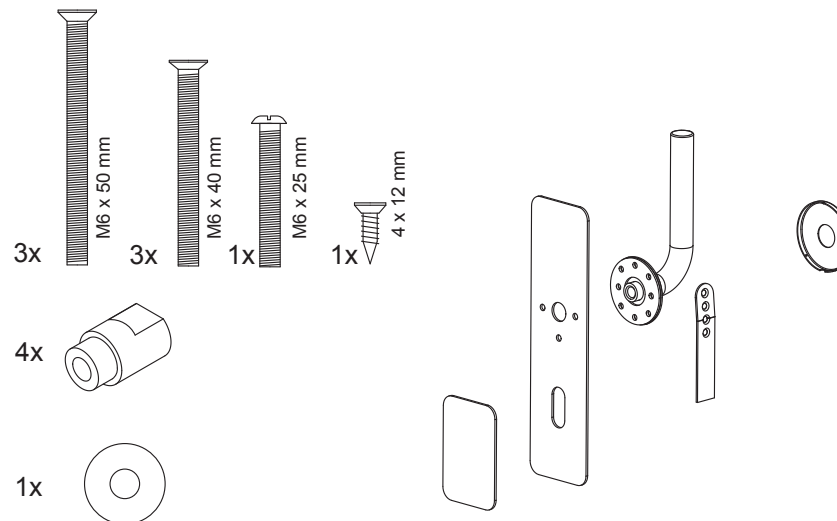

CWS Clean Touch/ Art. 310000
Art. 30002002
Art. 311000

CWS

Clean Touch

CWS Clean Touch / Art. 310000

CWS Clean Touch Installation Kit / Art. 30002002

CWS Door Closer Silver / Art. 311000

ON-1

1.

2.

3.

ON-2

5x  = 

5x  = 250x