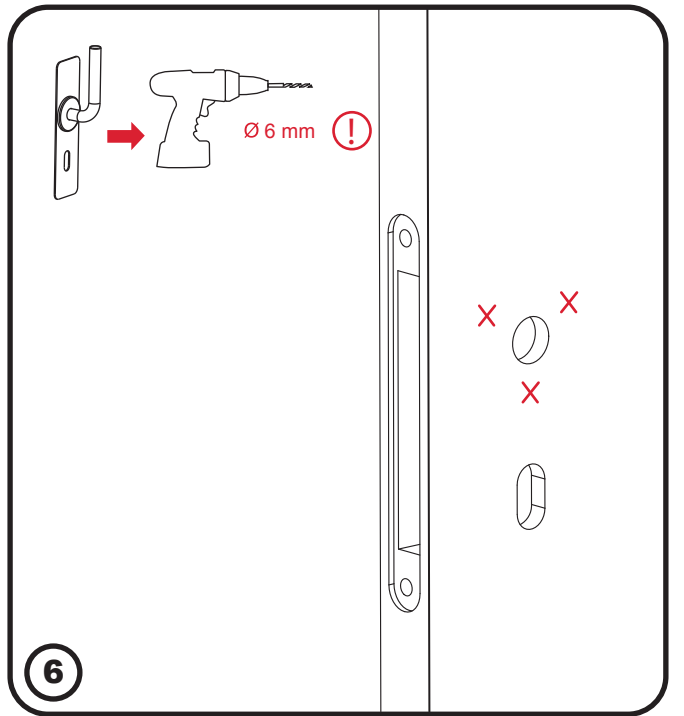

CWS Clean Touch/ Art. 310000
Art. 30002002
Art. 311000

CWS

Clean Touch

CWS Clean Touch / Art. 310000

CWS Clean Touch Installation Kit / Art. 30002002

CWS Door Closer Silver / Art. 311000

ON-1

1.