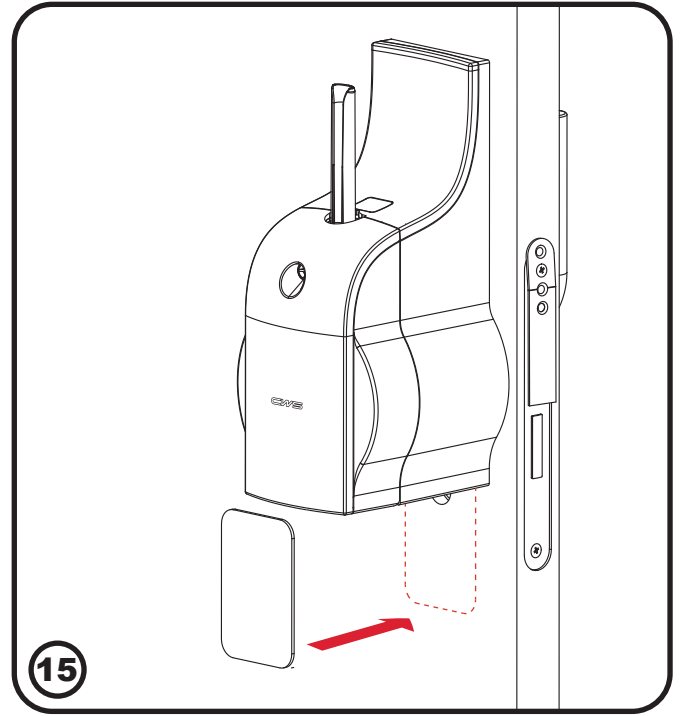

CWS Clean Touch/ Art. 310000
Art. 30002002
Art. 311000

CWS

Clean Touch

CWS Clean Touch / Art. 310000

CWS Clean Touch Installation Kit / Art. 30002002

CWS Door Closer Silver / Art. 311000

ON-1

1.