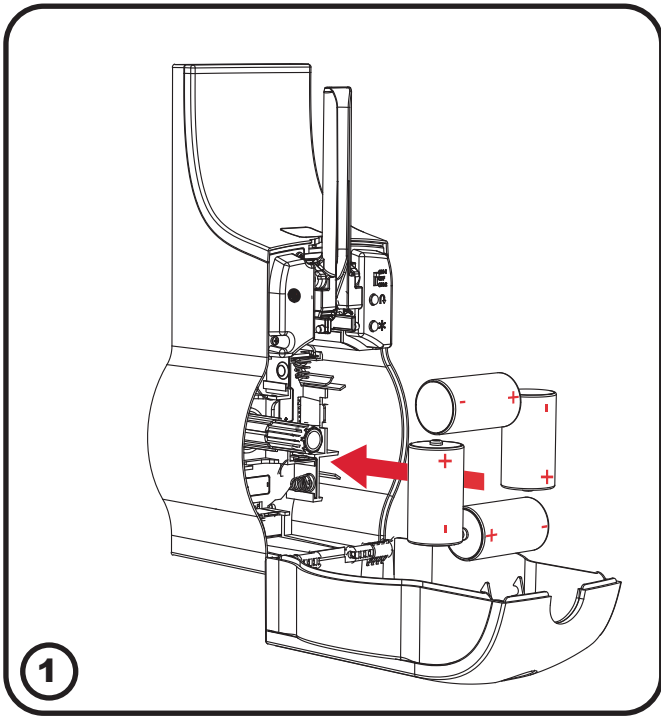

CWS Clean Touch/ Art. 310000
Art. 30002002
Art. 311000

CWS

Clean Touch

CWS Clean Touch / Art. 310000

CWS Clean Touch Installation Kit / Art. 30002002

CWS Door Closer Silver / Art. 311000

ON-1

1.