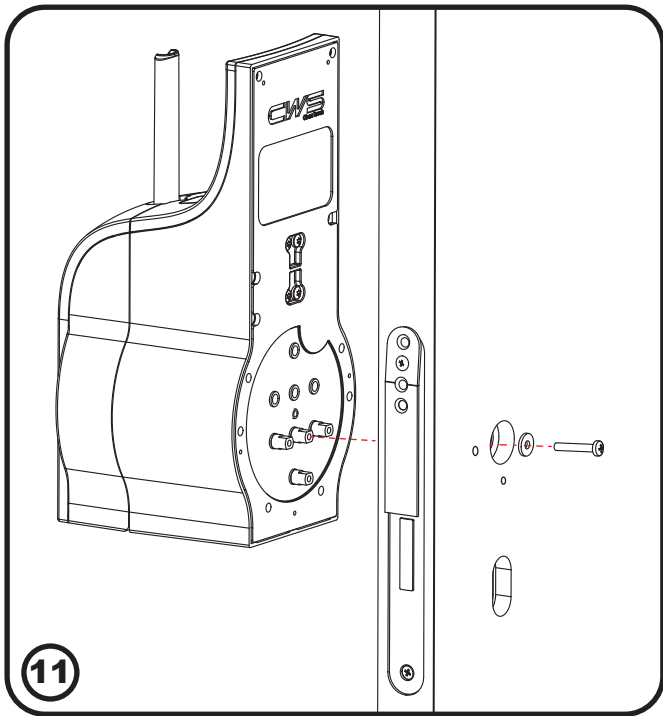

CWS Clean Touch/ Art. 310000
Art. 30002002
Art. 311000

CWS

Clean Touch

CWS Clean Touch / Art. 310000

CWS Clean Touch Installation Kit / Art. 30002002

CWS Door Closer Silver / Art. 311000

ON-1

1.