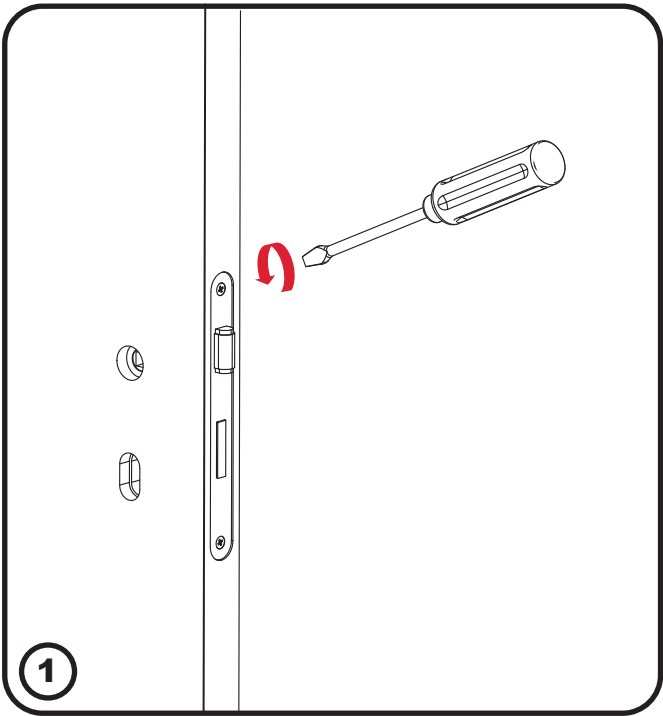

CWS Clean Touch/ Art. 310000
Art. 30002002
Art. 311000

CWS

Clean Touch

CWS Clean Touch / Art. 310000

CWS Clean Touch Installation Kit / Art. 30002002

CWS Door Closer Silver / Art. 311000

ON-1

1.